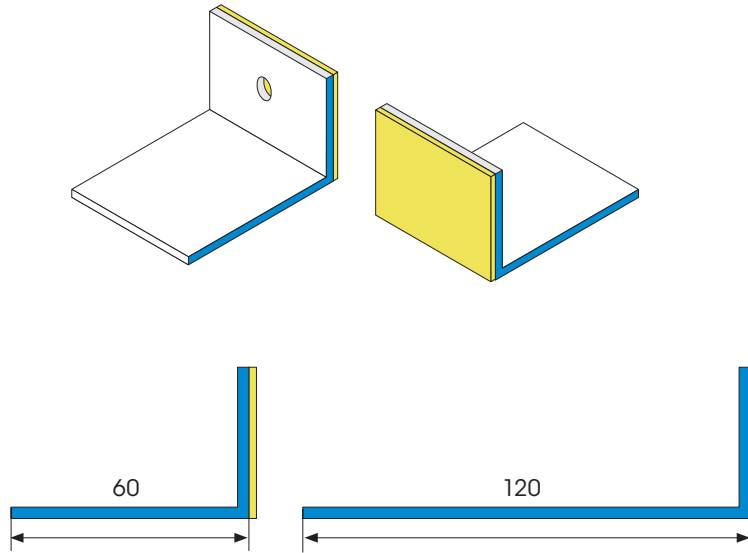

Accessories

APU Plastic Mounting Bracket

self-adhesive, for profiles W66

Plastic Mounting Bracket with self-adhesive hotmelt-pads.

The Bracket is 50 mm wide and available in outreaches of 60 and 120 mm.

Application instructions see under APU Base Edge Profiles W66 product brochures.