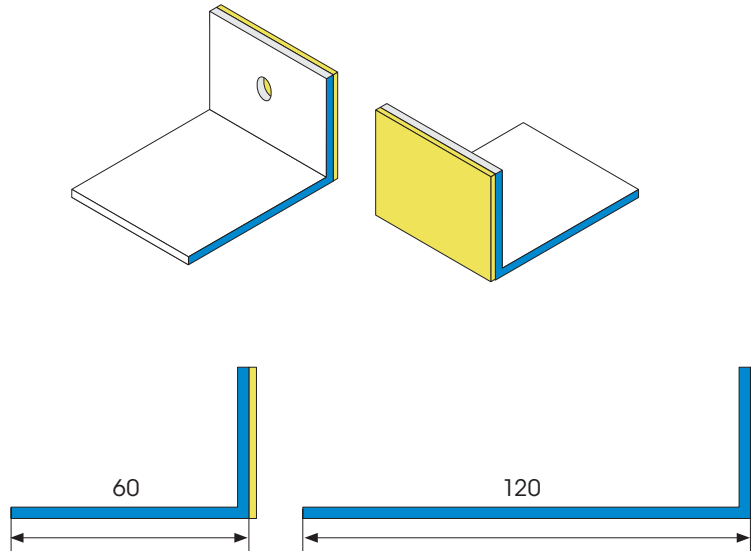

Accessories

APU Plastic Mounting Bracket

self-adhesive, for profiles W66

Plastic Mounting Bracket with self-adhesive hotmelt-pads.

The Bracket is 50 mm wide and available in outreaches of 60 and 120 mm.

Application instructions see under APU Base Edge Profiles W66 product brochures.