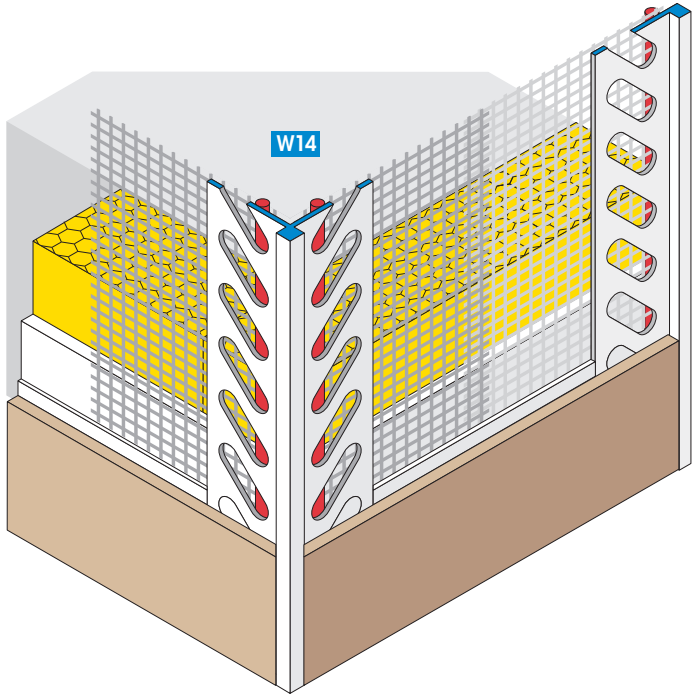

Profiles for external thermal insulation composite systems "ETICS"

APU Corner Guard Bracket DECO-TEX

The Corner Guard Bracket DECO-TEX is a plastic bracket with a welded-on fabric on the inside. This bracket is suitable for fair-faced plasters and thin level plasters. It is used in felled reveals along with the Border Profile DECO-TEX W44.

The bracket can be used as wallpaper angle or as protective edge in subsurfaces like gypsum plaster boards and drywalls.

**Available packed unit:**  
25 bars of 2.00 m = 50.00 m

For detailed information see technical information sheet or visit us on the Internet at [www.apu.ch](http://www.apu.ch).