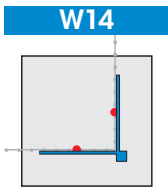

Profiles for external thermal insulation composite systems "ETICS"

APU Corner Guard Bracket DECO-TEX

The Corner Guard Bracket DECO-TEX is a plastic bracket with a welded-on fabric on the inside. This bracket is suitable for fair-faced plasters and thin level plasters. It is used in felled reveals along with the Border Profile DECO-TEX W44.

The bracket can be used as wallpaper angle or as protective edge in subsurfaces like gypsum plaster boards and drywalls.

**Available packed unit:**  
25 bars of 2.00 m = 50.00 m

For detailed information see technical information sheet or visit us on the Internet at [www.apu.ch](http://www.apu.ch).