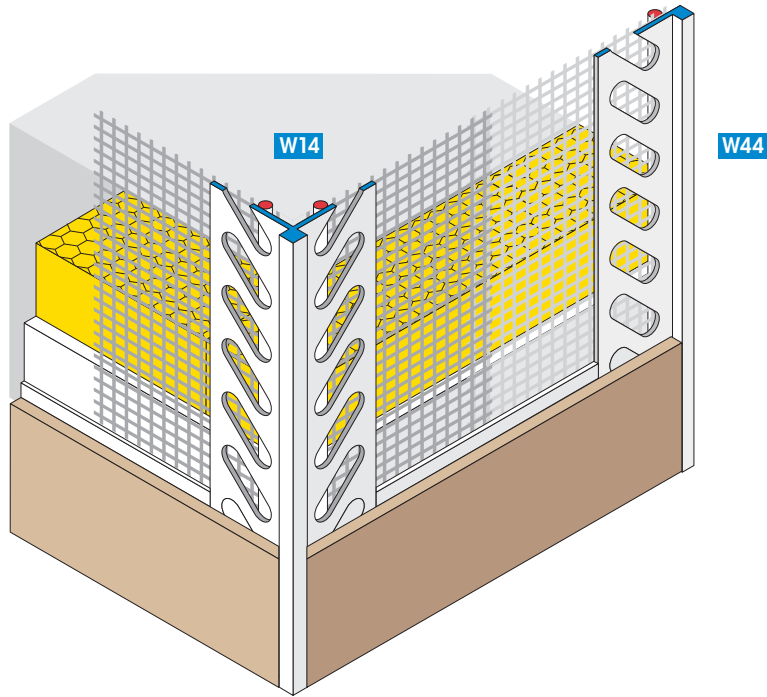

Profiles for external thermal insulation composite systems "ETICS"

APU Corner Guard Bracket DECO-TEX

The Corner Guard Bracket DECO-TEX is a plastic bracket with a welded-on fabric on the inside. This bracket is suitable for fair-faced plasters and thin level plasters. It is used in felled reveals along with the Border Profile DECO-TEX W44.

The bracket can be used as wallpaper angle or as protective edge in subsurfaces like gypsum plaster boards and drywalls.

Available packed unit:
25 bars of 2.00 m = 50.00 m

For detailed information see technical information sheet or visit us on the Internet at www.apu.ch.