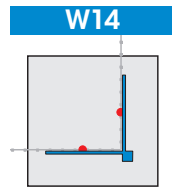

Profiles for external thermal insulation composite systems "ETICS"

APU Corner Guard Bracket DECO-TEX

The Corner Guard Bracket DECO-TEX is a plastic bracket with a welded-on fabric on the inside. This bracket is suitable for fair-faced plasters and thin level plasters. It is used in felled reveals along with the Border Profile DECO-TEX W44.

The bracket can be used as wallpaper angle or as protective edge in subsurfaces like gypsum plaster boards and drywalls.

Available packed unit:
25 bars of 2.00 m = 50.00 m

For detailed information see technical information sheet or visit us on the Internet at www.apu.ch.