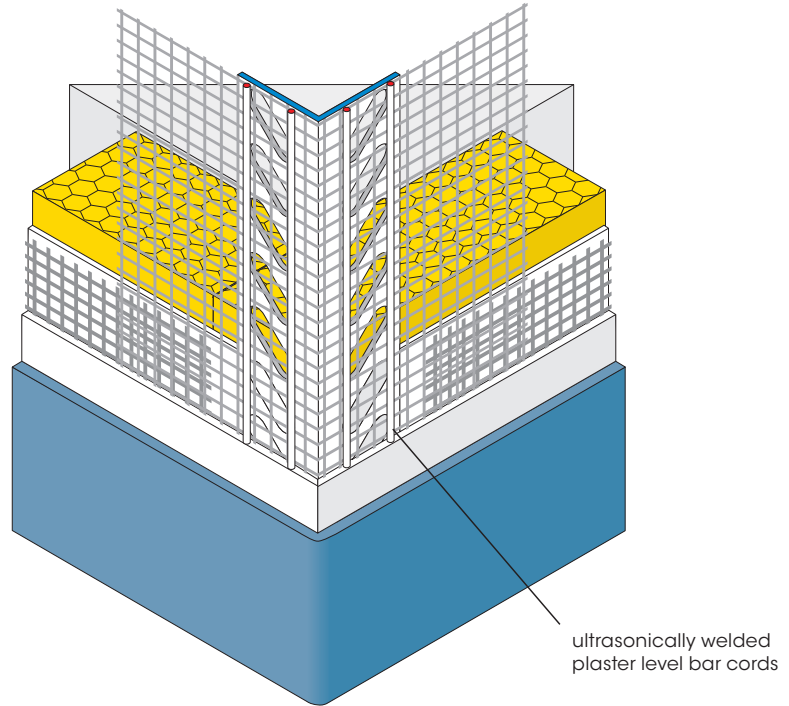

Profiles for external thermal insulation composite systems "ETICS"

W13

APU Corner Bracket with fabric **ULTRA-TEX** with plaster level bars

A new generation Corner Bracket made of plastic, with large elongated perforations facilitating convenient passage for coating material. Each two smooth ultrasonically welded plaster level bars on both halves of the bracket support uniform secure application of the coating. At the same time, these bars protect the glass-fiber fabric in the angular area during processing and prevent mechanical damage to the fabric coating.

**Available packed unit:**  
50 bars of 2.00 m = 100.00 m

For detailed information see technical information sheet or visit us on the Internet at [www.apu.ch](http://www.apu.ch).