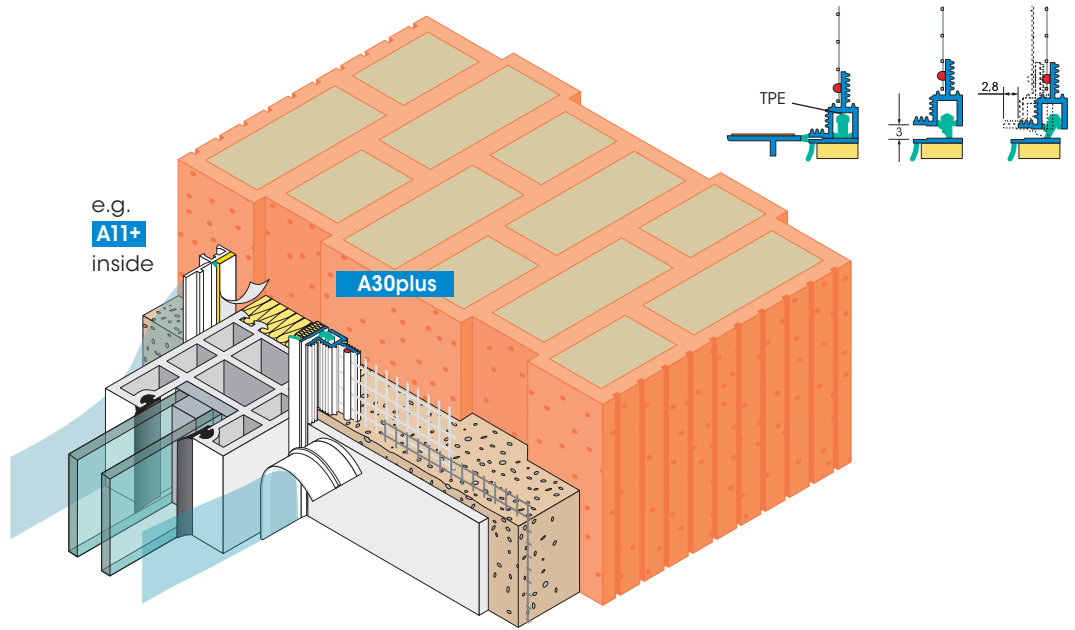

■ Profiles for interior and exterior plastering

■ **APU Telescopic Joint Profile IDEAL-plus**  
Plaster joints to large window and door systems up to 10 m<sup>2</sup>

■ The APU Telescopic Joint Profile IDEAL-plus is intended for plaster joints, where movements must be expected.

■ The self-adhesive PE sealing tape ensures a permanent seal. A self-adhesive tape on the protective tab fixes the on-site PE protective foil during the plastering work.

■ The joint profile is resistant to driving rain, and enables component movements horizontally and vertically via the telescopic lead.

■ **Available packed unit:**  
25 bars of 2.40 m = 60.00 m

For detailed information see technical information sheet or visit us on the Internet at [www.apu.ch](http://www.apu.ch). The most up-to-date APU-selection criteria are to be adhered to.