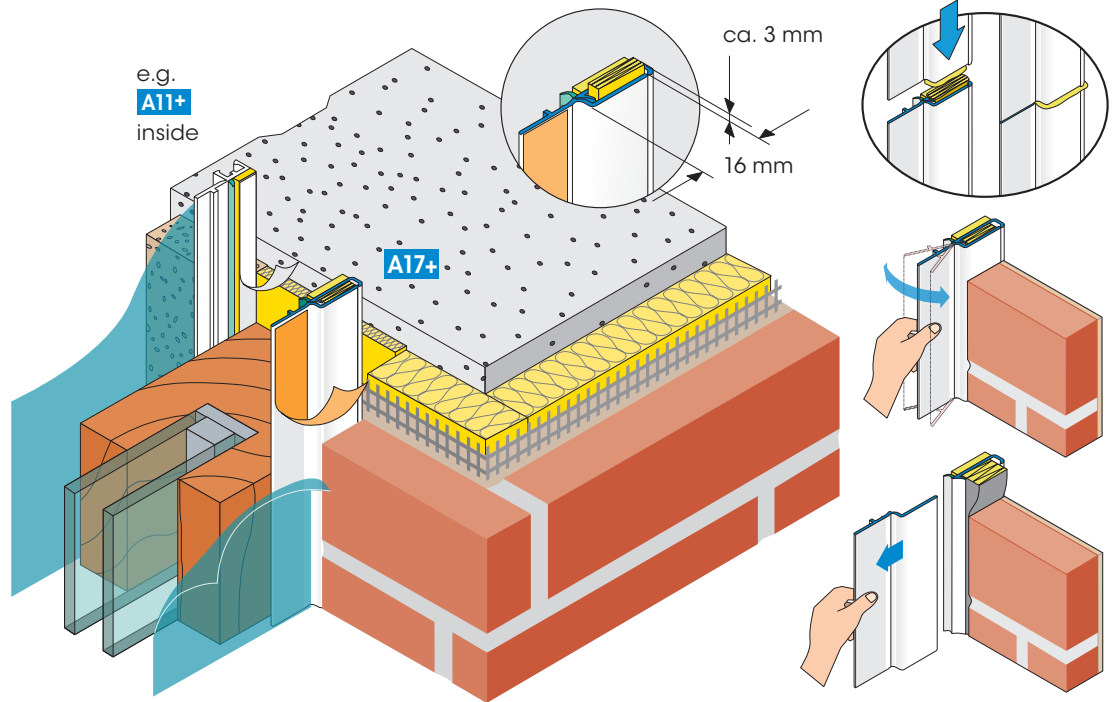

Profiles for interior and exterior plastering

APU Fillet ELASTICK-plus
with Protective Lip and expanding PUR Sealing Tape

The APU fillet ELASTICK-plus with a soft Protective Lip is also equipped with a PUR Sealing Tape which is pushed in and precompressed. The PUR Sealing Tape is released by removing the Protective Tab. According to the expansion capabilities of the tape a tight joint to the connecting flanks is achieved. The self-adhesive PE Sealing Tape establishes the sealing to the frame.

This profile can be used in two-shell masonry reveals.
After completing work, the Closure Lid and the Protective Tab have to be pulled out of the joint.

Available packed unit:
30 bars of 2.40 m = 72.00 m