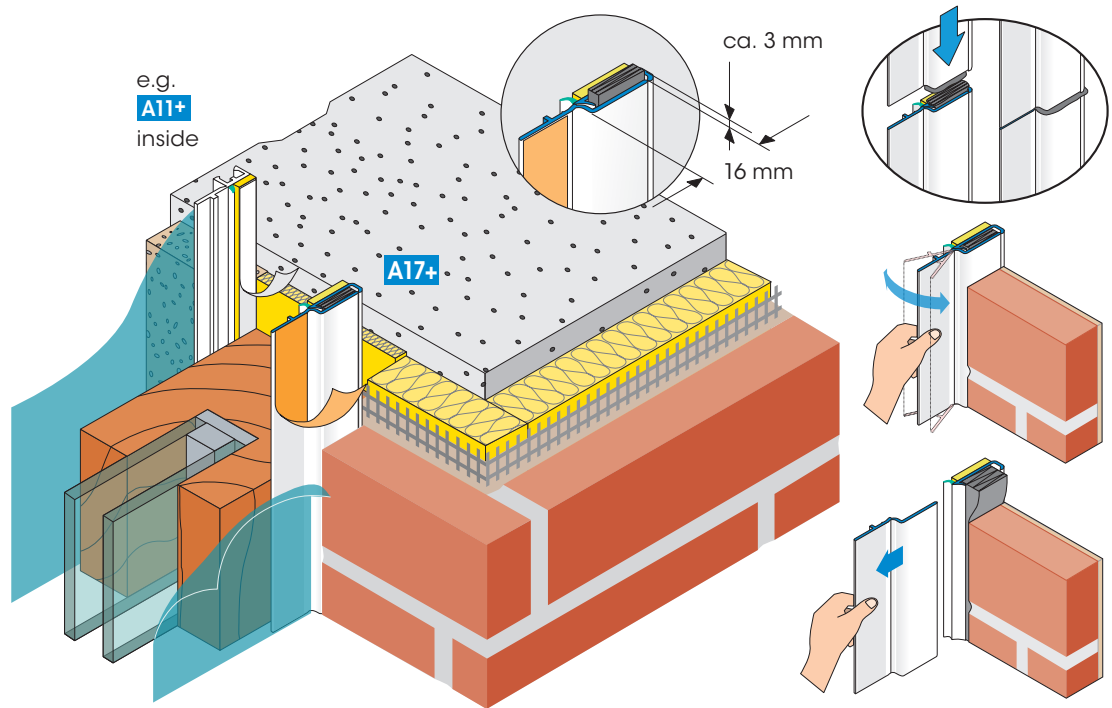

Profiles for interior and exterior plastering

A17-plus

APU Fillet ELASTICK-plus

with Protective Lip and expanding PUR Sealing Tape

The APU fillet ELASTICK-plus with a soft Protective Lip is also equipped with a PUR Sealing Tape which is pushed in and precompressed. The PUR Sealing Tape is released by removing the Protective Tab. According to the expansion capabilities of the tape a tight joint to the connecting flanks is achieved. The self-adhesive PE Sealing Tape establishes the sealing to the frame.

This profile can be used in two-shell masonry reveals. After completing work, the Closure Lid and the Protective Tab have to be pulled out of the joint.

Available packed unit:

30 bars of 2.40 m = 72.00 m

also available in grey color near RAL 7022

For detailed information see technical information sheet or visit us on the Internet at www.apu.ch.